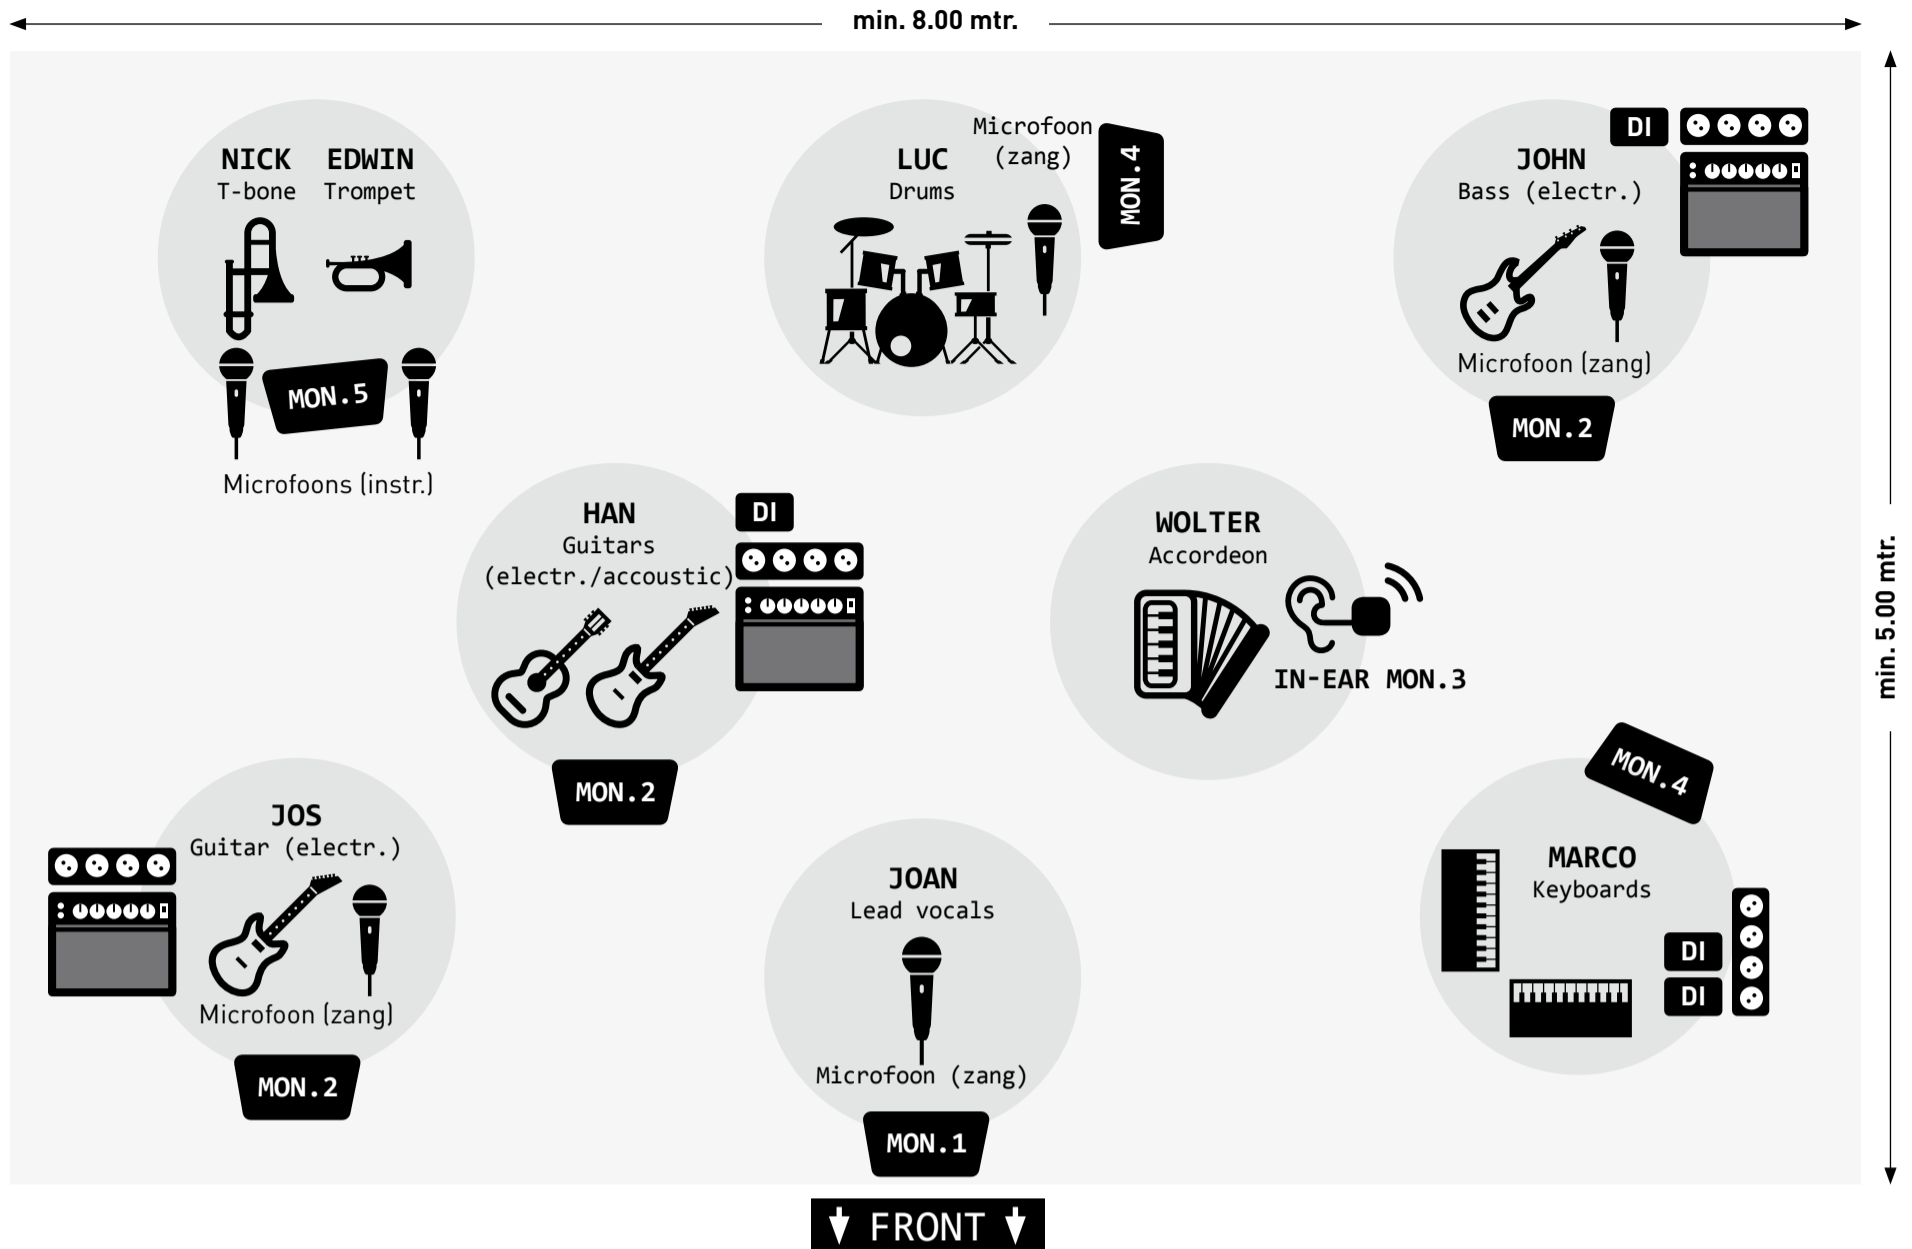

Stageplan

Monitorgroepen

Groep 1	Lead vocals	lead vocals 9 / backing vocals 7 / keys 6
Groep 2	Guitars / Bass	guitars 8 / kick+snare 8 / bass 7 / lead vocals 7 / backing vocals 8 / keys 5 / accordeon 5
Groep 3	Accordeon	led vocals 8 / bass 8 / horns 7 / guitars 6 / keys 6
Groep 4	Drums / Keys	lead vocals 9 / accordeon 7 / keys 7 / lead guitar 7 / horns 6 / kick/snare 6 / bass 5
Groep 5	Horns	lead vocals 9 / accordeon 9 / bass 8 / horns 8 / keys 7 / guitars 7 / kick+snare 7

Priklijst

Kanaal	Naam	Instrument	Mic/DI	Insert
01	Luc	Kick	Shure Beta 52	gate
02	Luc	Snare top	Shure SM 57	comp
03	Luc	Snare bottom	E604	comp
04	Luc	Hi-hat	AKG C451	no
05	Luc	Tom 1	E604	gate
06	Luc	Tom 2	E604	gate
07	Luc	Tom 3	E604	gate
08	Luc	Floor (optional)	E604	gate
09	Luc	Overhead links	AKG C3000	no
10	Luc	Overhead rechts	AKG C3000	no
11	John	Basgitaar	DI	no
12	Jos	Gitaar 1 (electrisch)	SM 57	no
13	Jos	Gitaar 1 (accoustisch)	DI	no
14	Han	Gitaar 2 (electrisch)	SM 57	no
15	Han	Gitaar 2 (accoustisch)	DI	no
16	Wolter	Accordeon	wireless	no
17	Joan	Lead vocals	SM 58 / Beta 57	comp
18	Jos	Backing vocals 1	SM 58	comp
19	John	Backing vocals 2	SM 58	comp
20	Luc	Backing vocals 3	SM 58	comp
21	Marco	Keyboard 1	DI	no
22	Marco	Keyboard 2	DI	no
23	Edwin	Trompet	SM 57/58	no
24	Nick	Trombone	SM 57/58	no